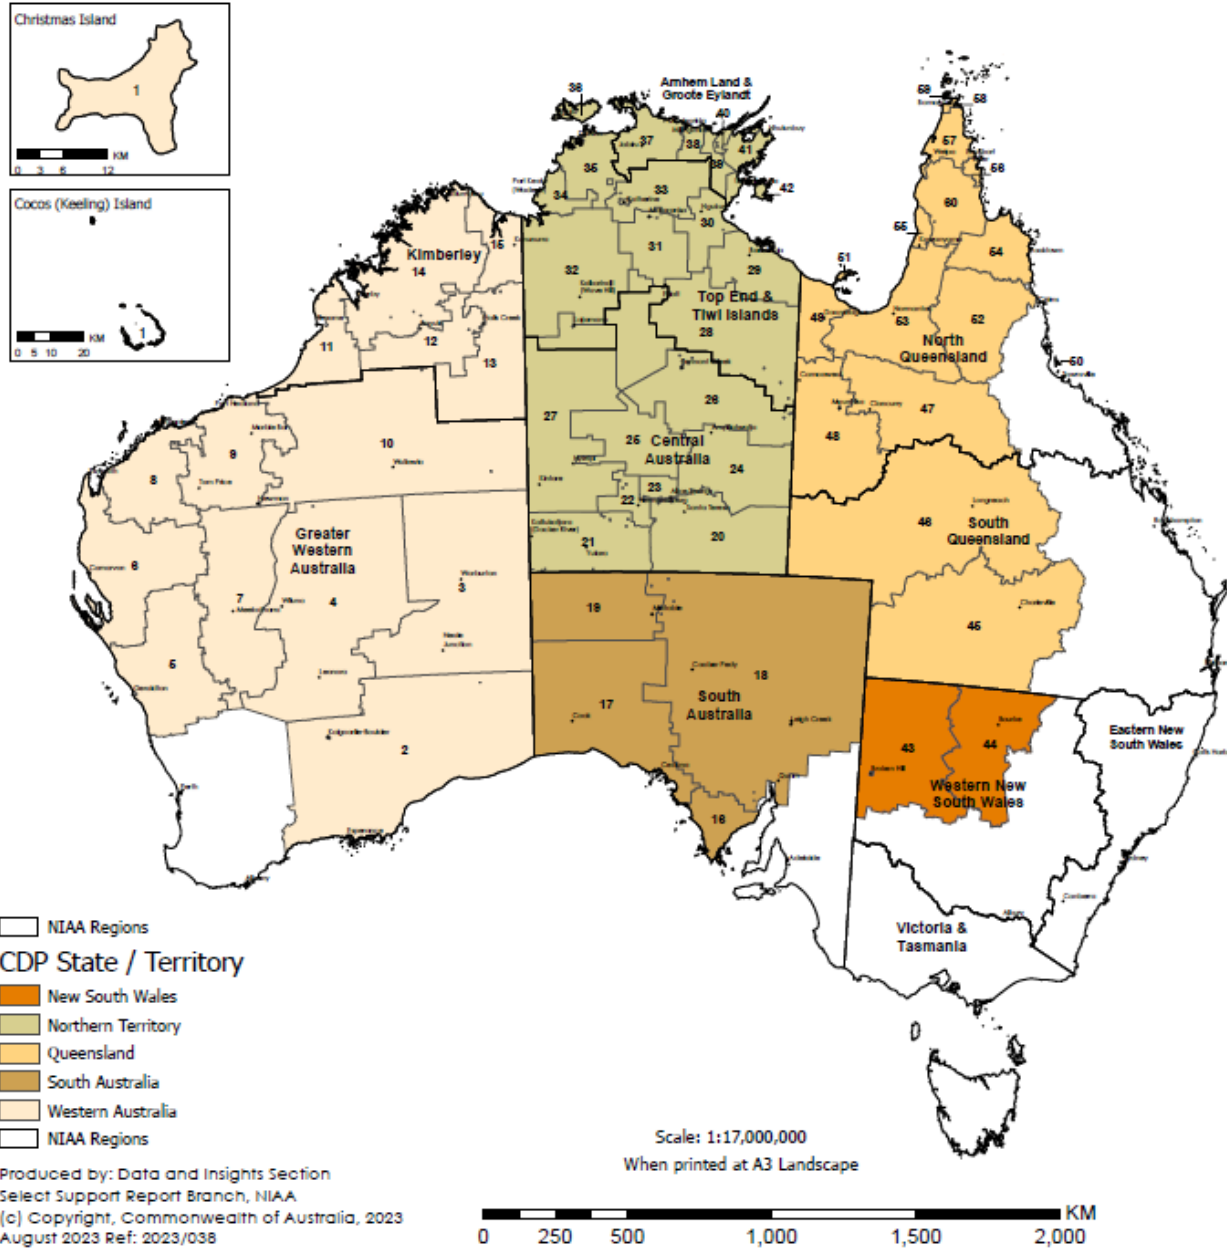

CDP Regions and Providers

Updated 15 August 2023

Australian Government

National Indigenous Australians Agency

Region	Region Name	Organisation name
1	Christmas-Cocos Islands	Indian Ocean Group Training Association
2	Kambalda/Northern Region WA	Midwest Employment and Economic Development Aboriginal Corporation
3**	Nganyatjara Lands WA	Paupiyala Tjanjija Aboriginal Corporation
3**	Nganyatjara Lands WA	Nganyatjara Council (Aboriginal Corporation)
4	Isiaku Region WA	The Waaitj Foundation
5	Mid West - West Region WA	Midwest Employment and Economic Development Aboriginal Corporation
6	Gascoyne Region WA	Real Future Pty Ltd
7	Mid West - East Region WA	Tuukula Aboriginal Corporation
8	Karratha Region WA	Ashburton Aboriginal Corporation
9	Port Hedland Region WA	Ashburton Aboriginal Corporation
10	Western Desert Region WA	Ashburton Aboriginal Corporation
11	Kulami Region WA	Kulami Regional Communities Indigenous Corporation
12	Flinders Valley Region WA	Mama Worms Worms Aboriginal Corporation
13	Halls Creek/Turubalan Region WA	East Kimberley Job Pathways Pty Ltd
14	Derby/Old River Region WA	Winun Ngari Aboriginal Corporation
15	East Kimberley Region WA	East Kimberley Job Pathways Pty Ltd
16	Syde Region SA	Complete Employment Service Pty Ltd
17	Far West Region SA	Syde Plus Pty Ltd
18	Flinders and Far North Region SA	Complete Employment Service Pty Ltd
19	Anangu Pitjantjatjara Yankunytjatjara Lands SA	Regional Anangu Service Aboriginal Corporation
20	South East Alice Region NT	CatholicCare NT
21	South West Alice Region NT	RN Employment Services (RSE-Ngurrutjara Pty Ltd)
22	West Alice Region NT	Tjuwampa Outstation Resource Centre Aboriginal Corporation
23	Alice Springs District NT	Tangentye Council Aboriginal Corporation
24	North East Alice Region NT	Rainbow Gateway Limited
25	North West Alice Region NT	Central Desert Regional Council
26	South East Barkly Region NT	RN Employment Services (RSE-Ngurrutjara Pty Ltd)
27	Far West Alice Region NT	Ngurrutjara-Pitjara Ntjama Aboriginal Corp
28	North Barkly Region NT	RN Employment Services (RSE-Ngurrutjara Pty Ltd)
29**	Gulf Region NT	Mungoorbade Aboriginal Corporation
29**	Gulf Region NT	Roper Gulf Regional Council
30**	Ngukurr/Numbulwar Region NT	My CDP Ngukurr Numbulwar Pty Ltd
30**	Ngukurr/Numbulwar Region NT	Roper Gulf Regional Council
31	Katherine Region NT	Kalano Community Association
32	Victoria River Region NT	Victoria Daily Regional Council
33	Central Arnhem Region NT	Nyirunggulung-RSE Pty Ltd
34	Wadeye Region NT	Theramin Development Corporation Limited
35	Darwin Daily Region NT	Ironbark Aboriginal Corporation
36	Tjoritjara Region NT	Tjoritjara Training & Employment Pty Ltd
37**	West Arnhem Region NT	The Arnhem Land Progress Aboriginal Corporation
37**	West Arnhem Region NT	Yagbari Aboriginal Corporation
38	Maningrida Region NT	Bawbanga Aboriginal Corporation
39	Milingimbi/Ramingining Region NT	The Arnhem Land Progress Aboriginal Corporation
40	Galiwinku Region NT	The Arnhem Land Progress Aboriginal Corporation
41	Sapuarlyak/Injalak Region NT	The Arnhem Land Progress Aboriginal Corporation
42	Groote Eylandt Region NT	Groote Eylandt Blockton Island Enterprises Aboriginal Corporation
43	Far West Region NSW	Regional Enterprise Development Institute Ltd
44	Upper Darling Region NSW	Regional Enterprise Development Institute Ltd
45	South West Region QLD	RESQ Plus Pty Ltd
46	Central West Region QLD	RESQ Plus Pty Ltd
47	Cloncurry Region QLD	Rainbow Gateway Limited
48	West Ita/Ippurulum Region QLD	Rainbow Gateway Limited
49	Doomadgee Region QLD	Enterprise Management Group Pty Ltd
50	Palm Island QLD	Rainbow Gateway Limited
51	Willettaley Islands QLD	Synoa Community Advancement Co-Operative Society Limited
52	Western Tablelands Region QLD	TRACOS Pty Ltd
53	Carpentaria Region QLD	Synoa Community Advancement Co-Operative Society Limited
54	Cook Region QLD	Gungahlin Community Centre Aboriginal Corporation
55	Kowanyama/Pompukeaw Region QLD	Jobfind Australia Pty Ltd (Trading as Rise Ventures)
56	Central Cape Region QLD	Cape York Employment Pty Ltd
57	Western Cape Region QLD	Kulu'nathi Service Pty Ltd
58	Northern Peninsula Area QLD	NPA Family and Community Services and Torres Strait Islander Corporation
59	Torres Strait Islands QLD	Gur A Baredharaw Kod Torres Strait Sea and Land Council Torres Strait Islander Corporation
60	Kurukun/Coen Region QLD	Cape York Employment Pty Ltd