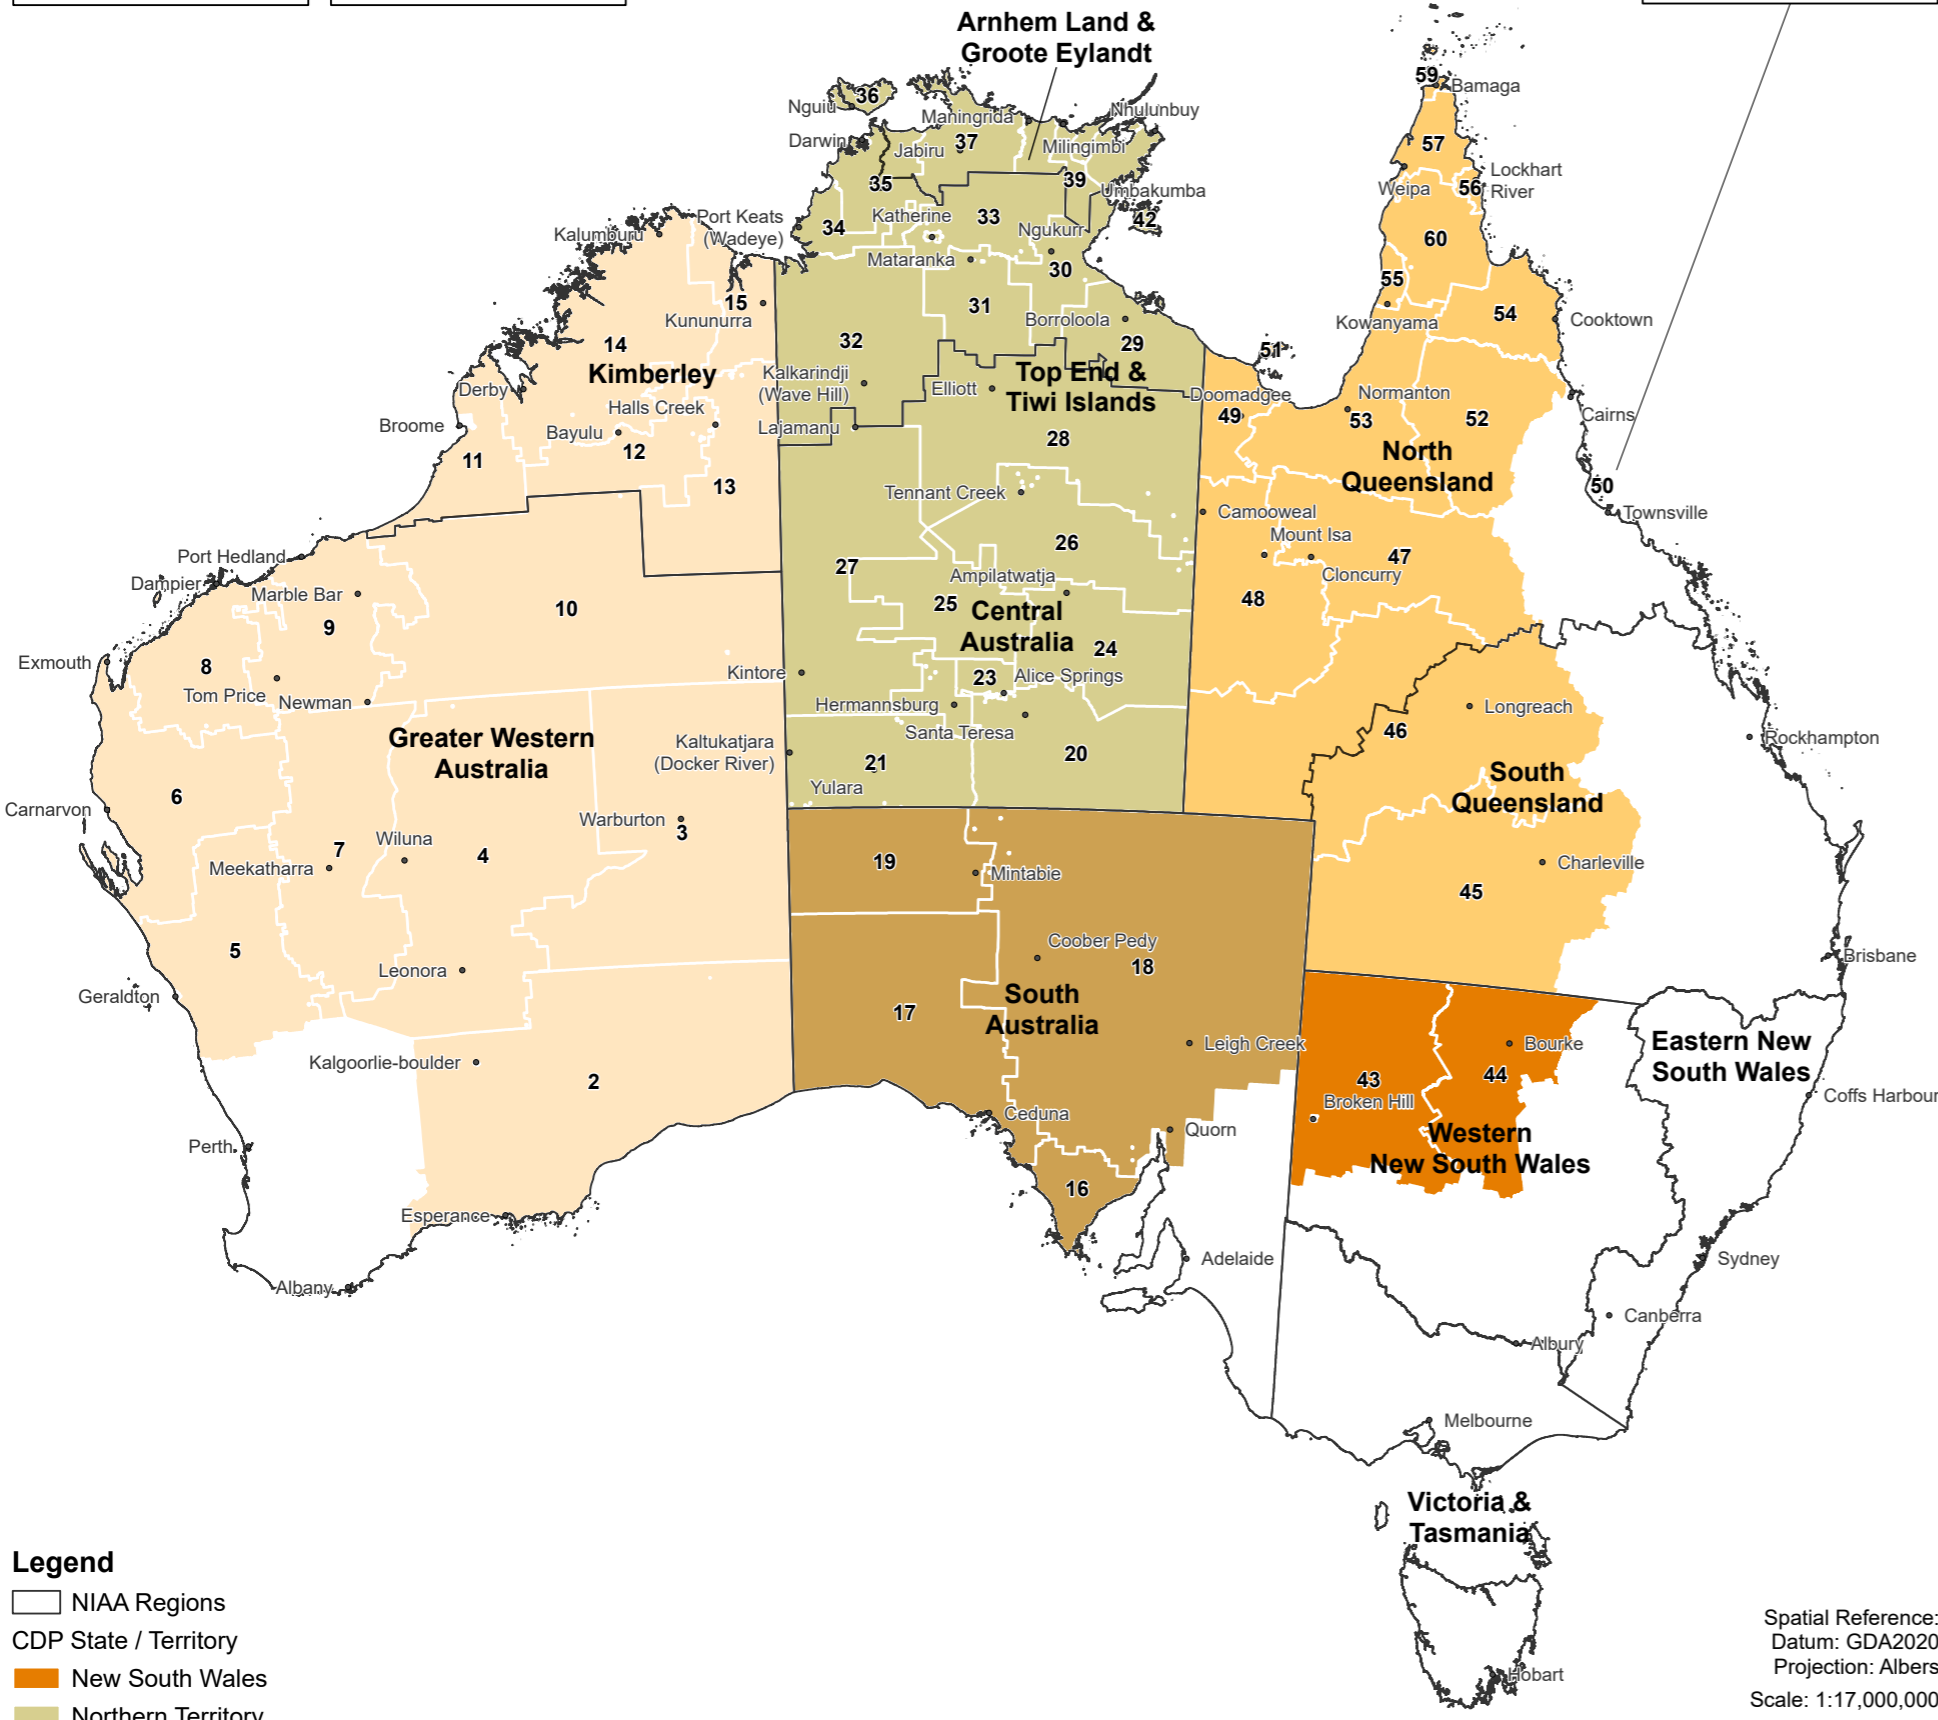

OFFICIAL

Australian Government
National Indigenous Australians Agency

CDP Regions and Providers

Region	Region Name	Organisation Name
1	Christmas-Cocos Islands	Indian Ocean Group Training Association Incorporated
2	Kambalda/Norseman Region WA	Midwest Employment & Economic Development Aboriginal Corporation
3**	Ngaanyatjarra Lands WA	Paupiyala Tjarutja Aboriginal Corporation
3**	Ngaanyatjarra Lands WA	Ngaanyatjarra Council Aboriginal Corporation
4	Yaaliku Region WA	The Waalitj Foundation
5	Mid West - West Region WA	Midwest Employment & Economic Development Aboriginal Corporation
6	Gascoyne Region WA	Real Futures Pty Ltd
7	Mid West - East Region WA	Yulella Aboriginal Corporation
8	Karratha Region WA	Ashburton Aboriginal Corporation
9	Port Hedland Region WA	Ashburton Aboriginal Corporation
10	Western Desert Region WA	Ashburton Aboriginal Corporation
11	Kullarri Region WA	Kullarri Regional Communities Indigenous Corporation
12	Fitzroy Valley Region WA	Marra Worra Aboriginal Corporation
13	Halls Creek/Tjurabalan Region WA	East Kimberley Job Pathways Pty Ltd
14	Derby/Gibb River Region WA	Emama Nguda Aboriginal Corporation
15	East Kimberley Region WA	East Kimberley Job Pathways Pty Ltd
16	Eyre Region SA	Complete Employment Services Pty Ltd with Port Lincoln Aboriginal Community Council Inc
17	Far West Region SA	EyrePlus Pty Ltd
18	Flinders and Far North Region SA	Complete Employment Services with Dunjiba Community Council and Yarawari AC Resource Agency
19	Anangu Pitjantjatjara Yankunytjatjara Lands SA	Regional Anangu Services Aboriginal Corporation
20	South East Alice Region NT	CatholicCare NT with Atyenhenge-atherre Aboriginal Corporation
21	South West Alice Region NT	RN Employment Services (RISE-Ngurratjuta Pty Ltd)
22	West Alice Region NT	Tjuwanpa Outstation Resource Centre Aboriginal Corporation
23	Alice Springs District NT	Tangentyere Council Aboriginal Corporation
24	North East Alice Region NT	Rainbow Gateway Limited
25	North West Alice Region NT	Central Desert Regional Council
26	South East Barkly Region NT	RN Employment Services (RISE-Ngurratjuta Pty Ltd)
27	Far West Alice Region NT	Ngurratjuta-Pmara Njarra Aboriginal Corporation
28	North Barkly Region NT	RN Employment Services (RISE-Ngurratjuta Pty Ltd)
29**	Gulf Region NT	Mungoorbada Aboriginal Corporation
29**	Gulf Region NT	Roper Gulf Regional Council
30**	Ngukurr/Numbulwar Region NT	My CDP Ngukurr Numbulwar Pty Ltd
30**	Ngukurr/Numbulwar Region NT	Roper Gulf Regional Council
31	Katherine Region NT	The Kalano Community Association Incorporated and RISE-Ventures
32	Victoria River Region NT	Victoria Daly Regional Council
33	Central Arnhem Region NT	Nyirringgulung-RISE Pty Ltd
34	Wadeye Region NT	Thamarrurr Development Corporation Ltd
35	Darwin Daly Region NT	Ironbark Aboriginal Corporation
36	Tiwi Region NT	Tiwi Islands Training & Employment Pty Ltd
37**	West Arnhem Region NT	The Arnhem Land Progress Aboriginal Corporation (ALPA)
37**	West Arnhem Region NT	Yagbani Aboriginal Corporation
38	Maningrida Region NT	Bawinanga Aboriginal Corporation
39	Milingimbi/Ramingining Region NT	The Arnhem Land Progress Aboriginal Corporation (ALPA)
40	Galiwin'ku Region NT	The Arnhem Land Progress Aboriginal Corporation (ALPA)
41	Gapuwiyak-Yirrkala Region NT	The Arnhem Land Progress Aboriginal Corporation (ALPA)
42	Groote Region NT	Groote Eylandt & Bickerton Island Enterprises Aboriginal Corporation (GEBIE)
43	Far West Region NSW	Yilabara (NSWALC Employment and Training Ltd)
44	Upper Darling Region NSW	Yilabara (NSWALC Employment and Training Ltd)
45	South West Region QLD	RESQ Plus Pty Ltd
46	Central West Region QLD	RESQ Plus Pty Ltd
47	Cloncurry Region QLD	Rainbow Gateway Limited
48	West Isa/Alpurrulam Region QLD	Rainbow Gateway Limited
49	Doomadgee Region QLD	Enterprise Management Group Pty Ltd
50	Palm Island QLD	Rainbow Gateway Limited
51	Wellesley Islands QLD	Bynoe Community Advancement Co-operative Society Ltd
52	Western Tablelands Region QLD	TRACQS Pty Ltd
53	Carpentaria Region QLD	Bynoe Community Advancement Co-Operative Society Ltd
54	Cook Region QLD	Gungarde Community Centre Aboriginal Corporation with My Pathway
55	Kowanyama/Pompuraaw Region QLD	Jobfind Australia Pty Ltd (Trading as Rise Ventures)
56	Central Cape Region QLD	Cape York Employment Pty Ltd
57	Western Cape Region QLD	Kuku'nathi Services Pty Ltd
58	Northern Peninsula Area QLD	NPA Family and Community Services Aboriginal & Torres Strait Islander Corporation
59	Torres Strait Islands QLD	Gur A Baradharaw Kod Torres Strait Sea and Land Council (GBK) Torres Strait Islander Corporation
60	Aurukun/Coen Region QLD	Cape York Employment Pty Ltd