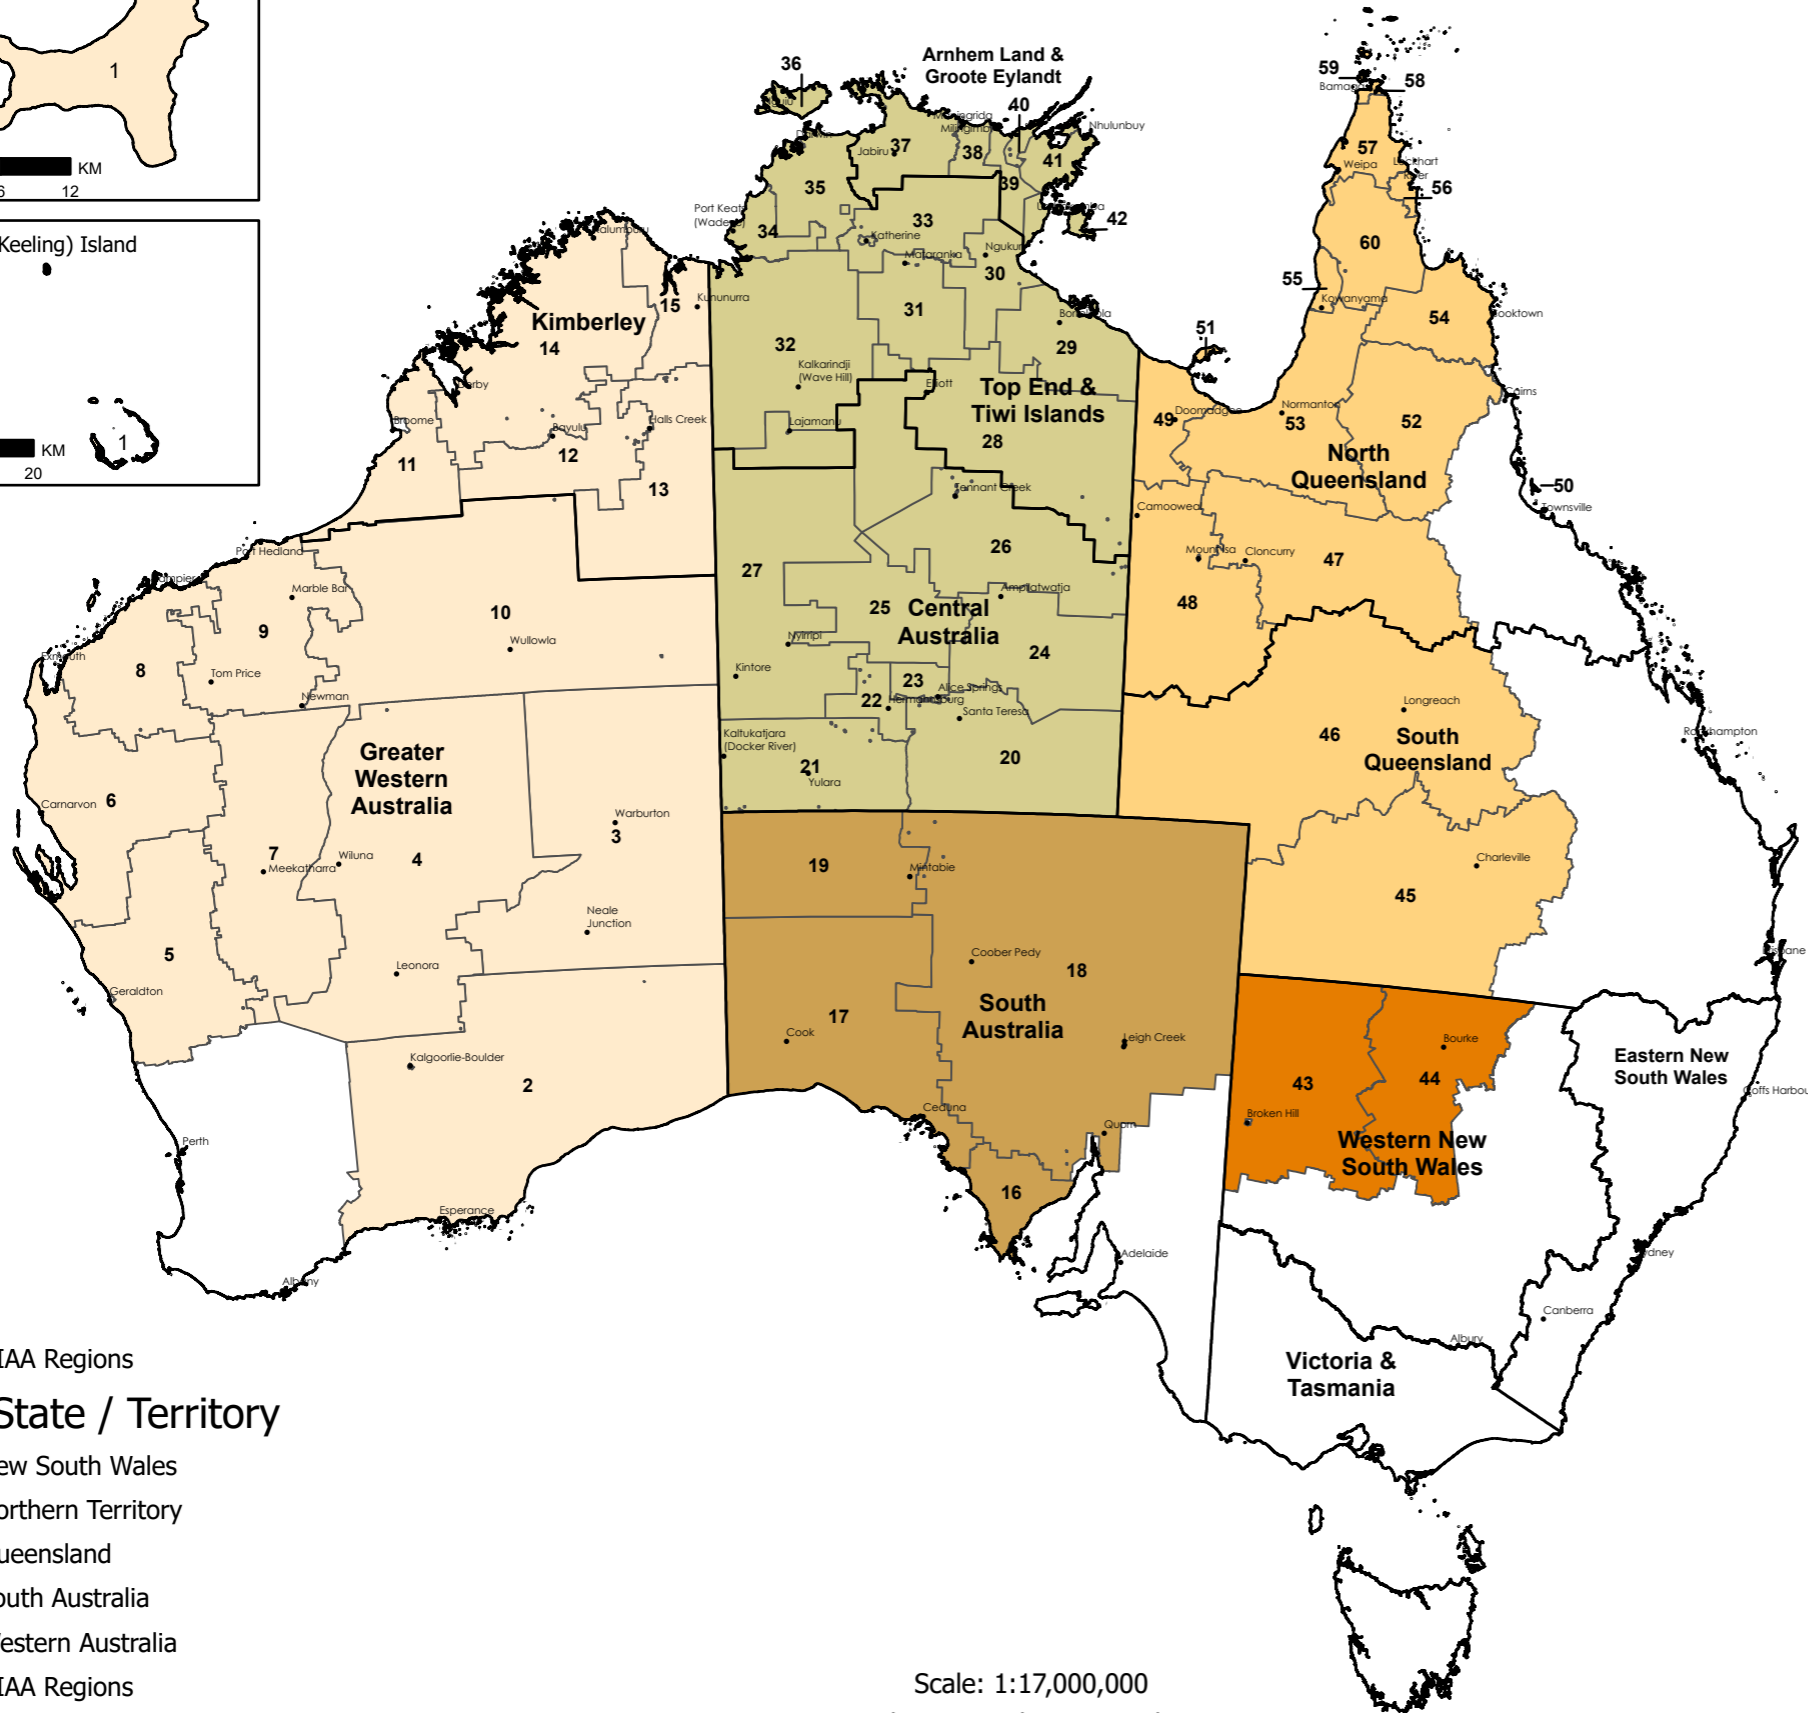

CDP Regions and Providers

Updated 15 August 2023

Australian Government

National Indigenous Australians Agency

- NIAA Regions
- **CDP State / Territory**
- New South Wales
- Northern Territory
- Queensland
- South Australia
- Western Australia
- NIAA Regions

Produced by: Data and Insights Section
Select Support Report Branch, NIAA
(c) Copyright, Commonwealth of Australia, 2023
August 2023 Ref: 2023/038

Scale: 1:17,000,000
When printed at A3 Landscape